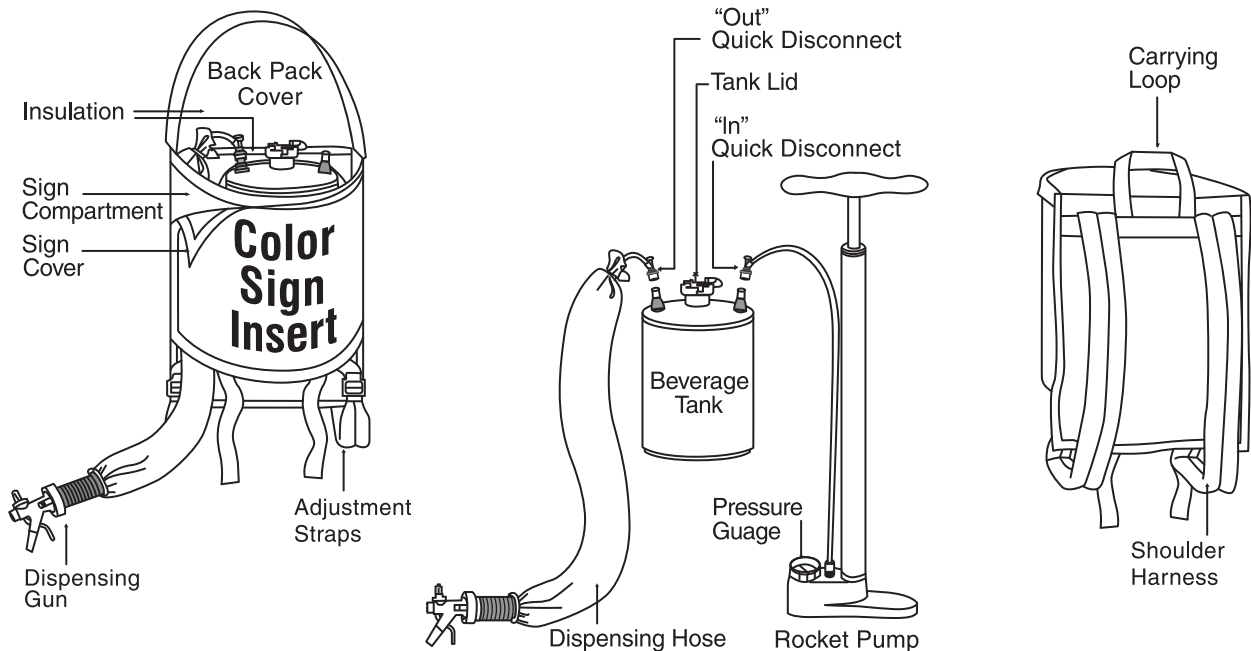

Rocket Man Equipment Company, Inc.

103 North 32nd Street • Louisville, KY 40212 • USA

Email to: sales@rocketman.com Call Toll Free: (800) 921-0199 Fax us at (502) 775-7519