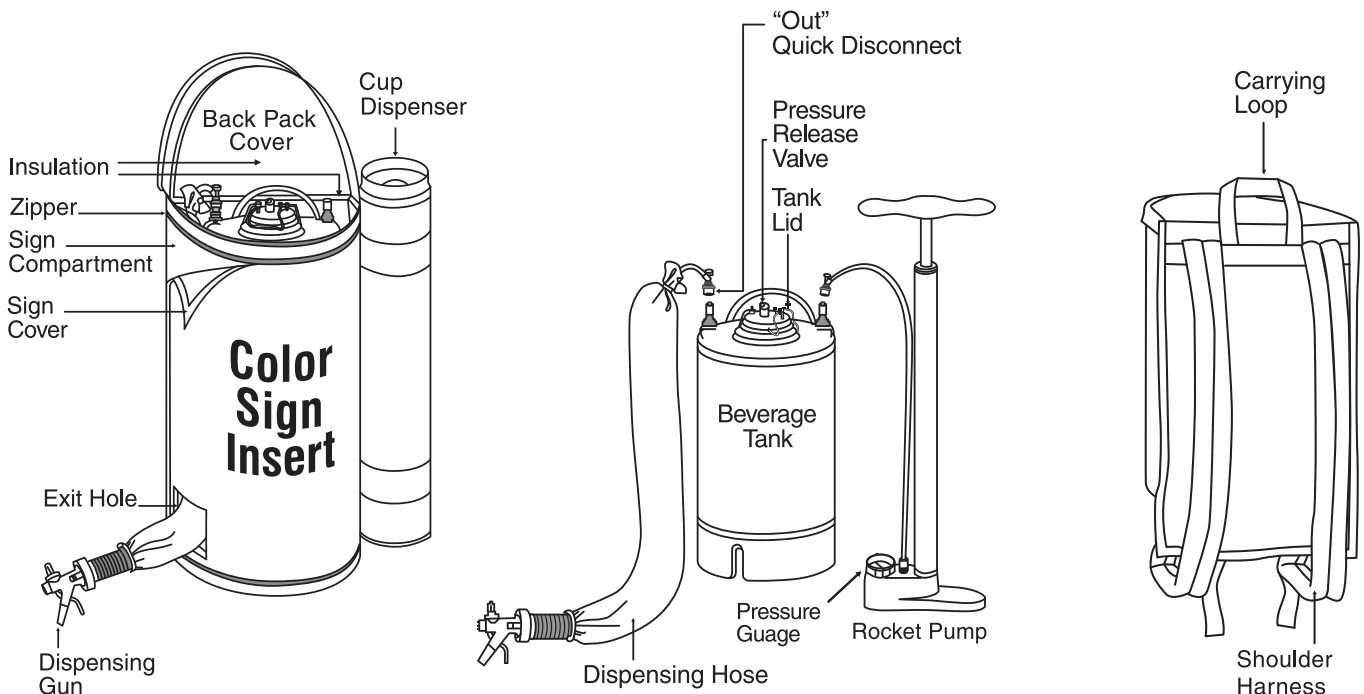

Rocket Man Equipment Company, Inc.

103 North 32nd Street • Louisville, KY 40212 • USA

Email to: sales@rocketman.com Call Toll Free: (800) 921-0199 Fax us at (502) 775-7519