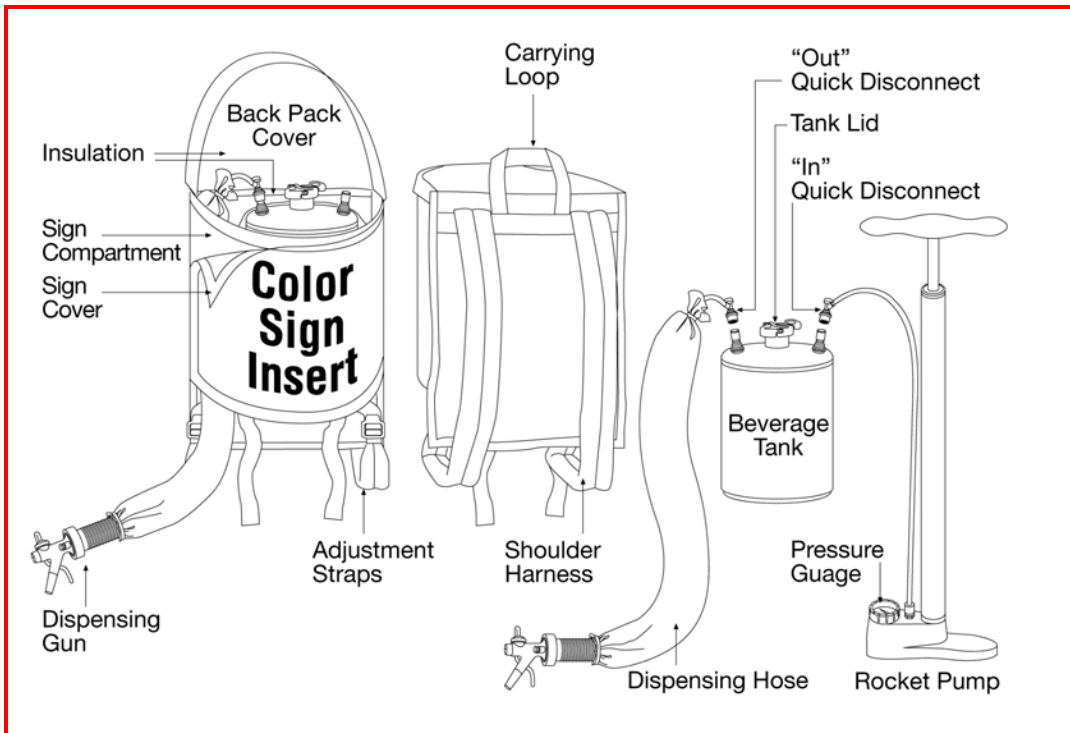

Filled Weight:

16 pounds (8.6 kg)

Sign Dimensions:

11" x 24"

Serving Size	# of Servings
4 ounce	41
6 ounce	27
8 ounce	20
10 ounce	16

**The number of servings increases by adding ice (carried in a pouch).*

Rocket Man Equipment Company, LLC □
2501 Maple Street • Louisville, KY 40211 • USA □